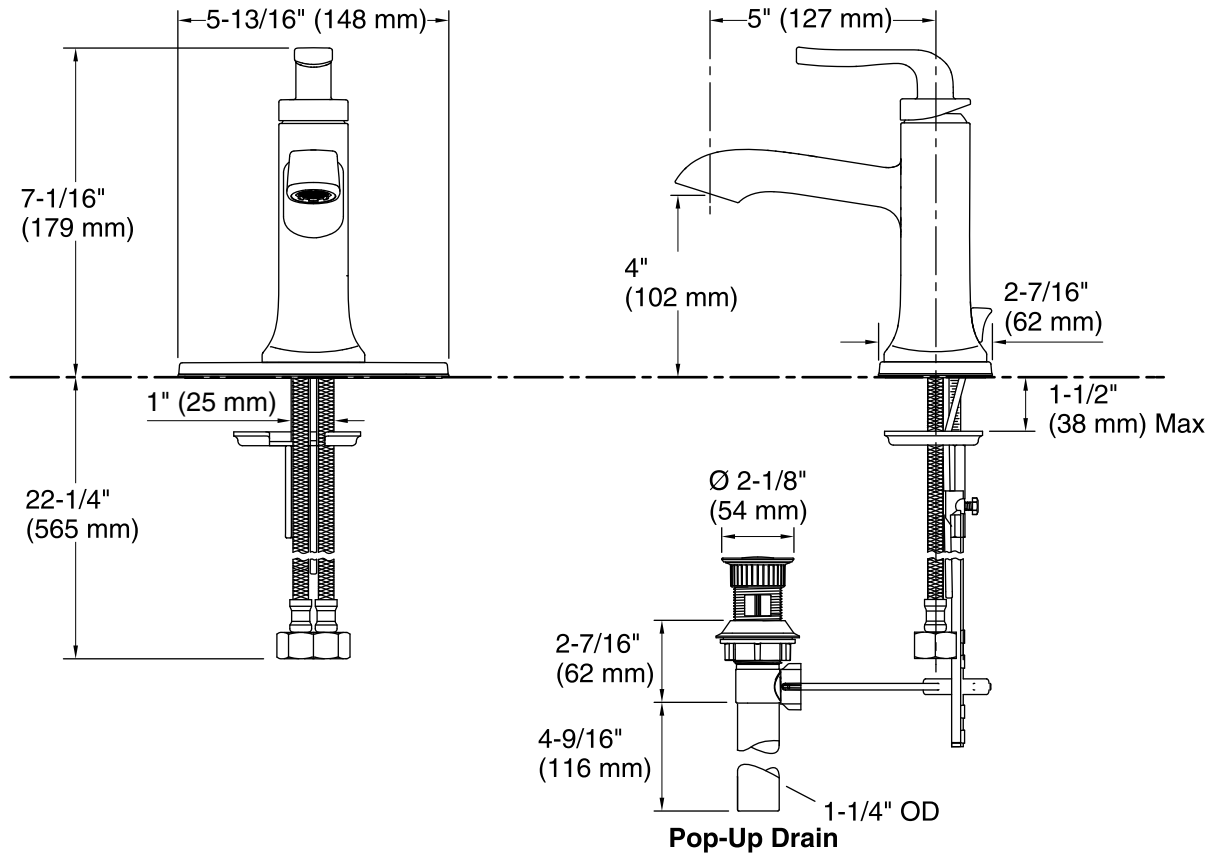

### Installation

- Simplified faucet assembly; mounting hardware requires no special tools.

### Technical Information

All product dimensions are nominal.

#### Faucet:

Flow rate: 1.2 gal/min (4.5 l/min)

Pressure: 60 psi (4.1 bar)

Valve body: Plastic

Drain included: Yes

Drain with overflow: Yes

Drain tailpiece included: Yes

#### Spout:

Spout reach: 5" (127 mm)